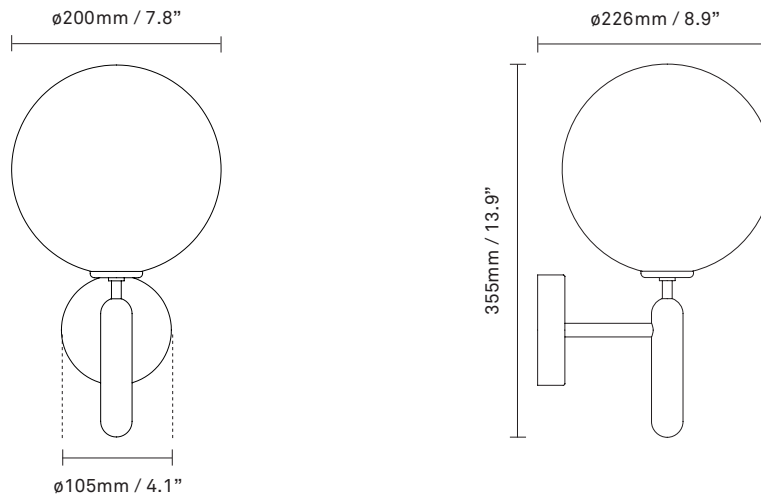

NUURA

MIIRA WALL OUTDOOR
dark bronze / opal

Design: Sofie Refer, 2022

Miira Wall Outdoor is an extension of the Miira collection. The Miira outdoor light scone is designed to illuminate outdoor spaces and is particularly suitable for installing next to the entrance areas of a home. The combination of dark bronze metal and large opal white glass adds a simple and functional detail to the outdoor areas while creating an inviting atmosphere for guests.

Explore the rest of the Miira collection on our website, [here](#)

Product no.: EU - 2035011

Certifications: CE, IP54, Class I

Type: Wall light - outdoor

Cleaning: Use a soft dry cloth to clean the product.
Do not use household cleaners.

Colour: Glass: opal / Metal: dark bronze

Materials: Powder-coated metal, mouth-blown glass

Light source: Socket: G9
Max wattage: 7W LED
Voltage (V): 220-240V / 120V

Dimensions: 226mm / 8.9in x 355mm / 13.9in
Glass: \varnothing 200mm / 7.8in

See recommended light source [here](#)

Weight: Armature + glass: 1150g

Light sources not included

Packaging: Dimensions: L: 325mm / 12.7in x
W: 230mm / 9in x H: 215mm / 8,4in
Weight: 610g
Total weight incl. product: 1760g
Number of parcels: 1
Material: Brown cardboard